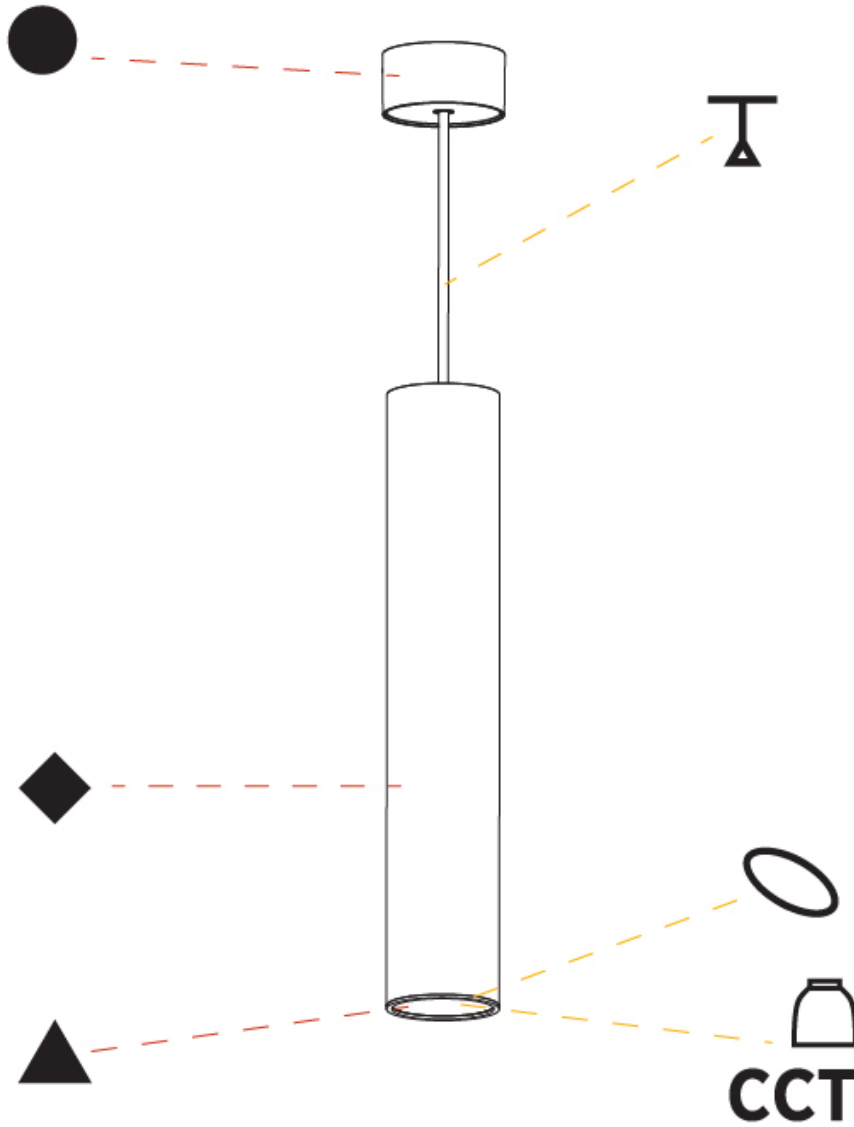

HANGOVER MONOPOINT SURFACE CANOPY SUSPENSION

A300170-

PROJECT	_____
TYPE	_____
SPECIFIER	_____
QUANTITY	_____
DATE	_____